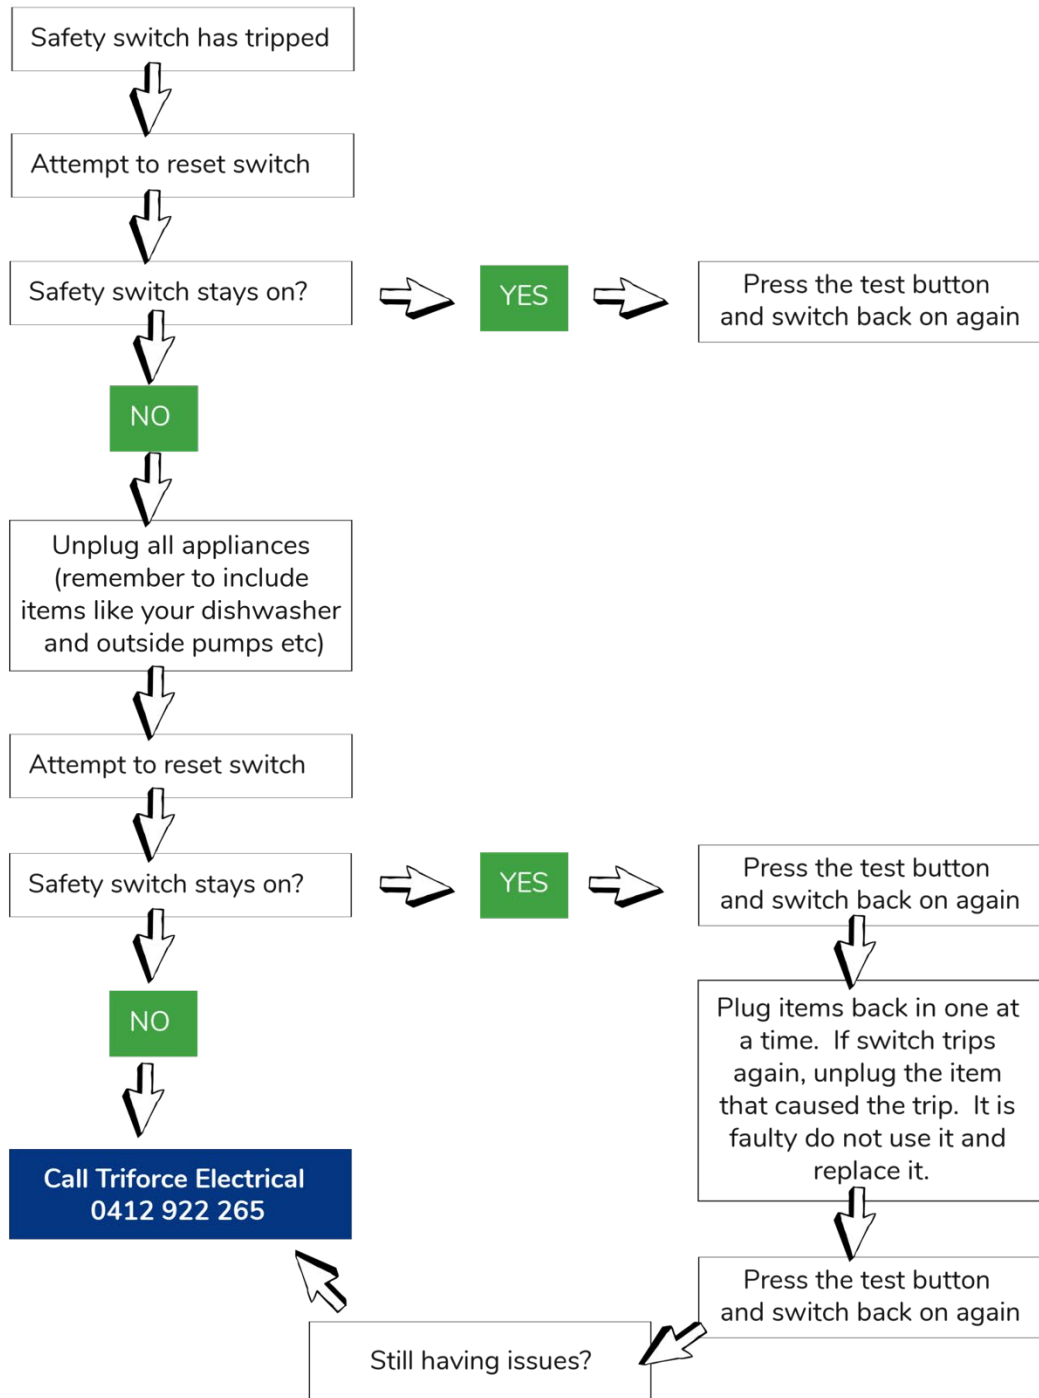

FAULT FINDING GUIDE

A guide for when power has tripped the safety switch

If fault persists call

0412 922 265

We are here to help you!